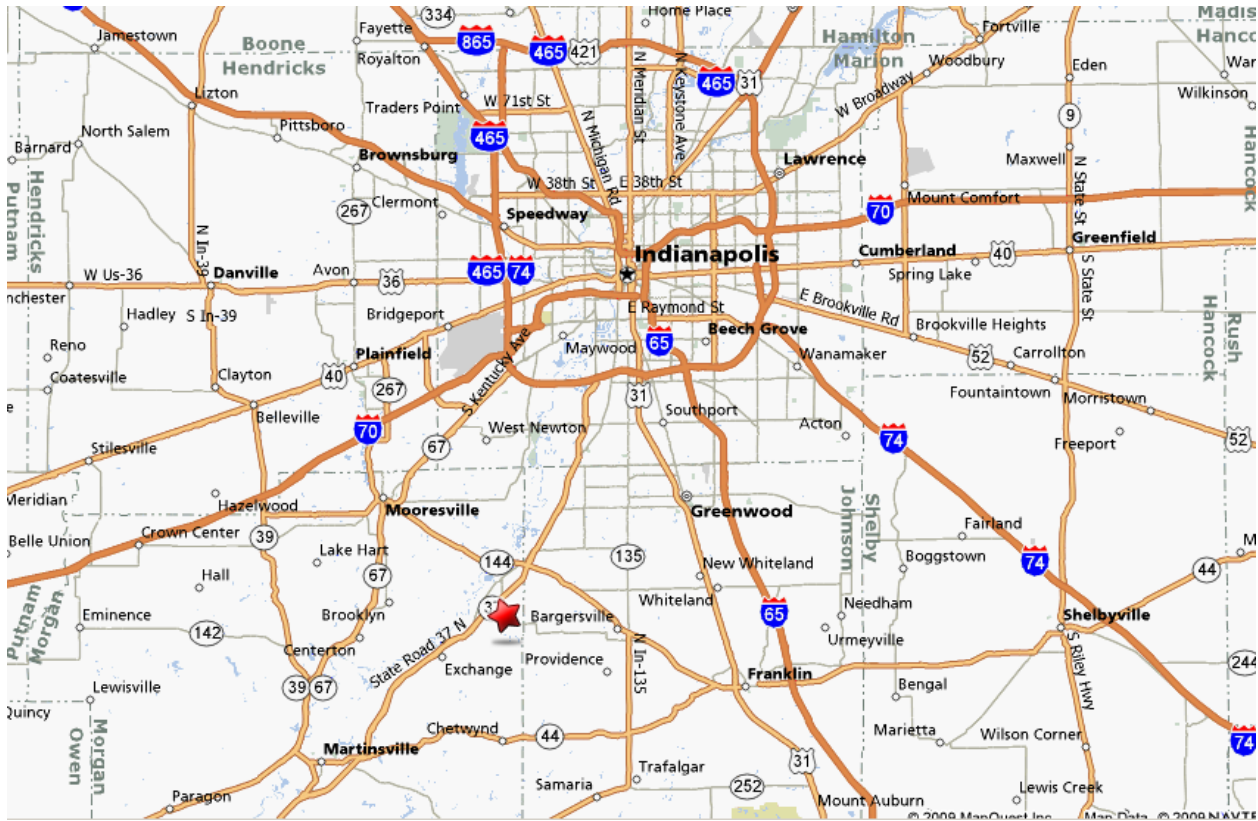

Directions to Glens Valley Conservation Club

7115 Waverly Road
Martinsville, IN

Located 12 miles south of Interstate 465 (Indianapolis)

From Indianapolis

1. Take **Exit 4** (IN 37 South) on the southern loop of Interstate 465
2. Turn **LEFT** on Waverly Road
3. Within a mile, turn **left** at the Glens Valley Conservation Club sign

From the South

1. Travel **north** on IN 37
2. Turn **right** on Waverly Road (12 miles north of Martinsville)
3. Within a mile, turn **LEFT** at the Glens Valley Conservation Club sign

From Louisville

1. From Interstate 65 North, take exit **76B** (US 31 North) toward Edinburgh
2. Turn **LEFT** onto W IN-44/E IN-144/W JEFFERSON ST. Continue to follow W JEFFERSON ST. W JEFFERSON ST becomes IN-144. IN-144 becomes W COUNTY ROAD 144.
3. Turn **LEFT** onto IN-37 S.

4. Turn **LEFT** on Waverly Road
5. Within a mile, turn **left** at the Glens Valley Conservation Club sign